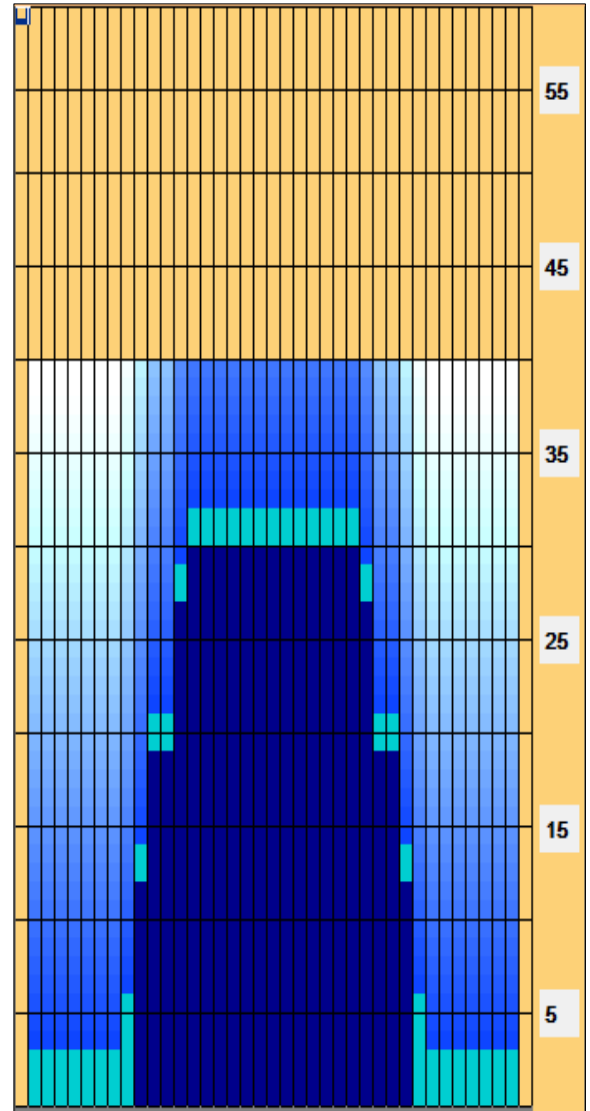

# Kegel Recreation Series - BOURBON STREET - 6240

Oil Pattern Distance:	40 Feet	Reverse Brush Drop:	40 Feet	Oil Per Board:	50 uL
Forward Oil Total:	15.6 mL	Reverse Oil Total:	7.85 mL	Volume Oil Total:	23.45 mL
Forward Boards Crossed:	312 Boards	Reverse Boards Crossed:	157 Boards	Total Boards Crossed:	469 Boards

	Start	Stop	Loads	Speed	Crossed	Start	End	Feet	T.Oil
1	2L	2R	3	14	111	0.0	3.9	3.9	5550
2	9L	9R	1	18	23	3.9	6.4	2.5	1150
3	10L	10R	3	18	63	6.4	14.0	7.6	3150
4	11L	11R	3	18	57	14.0	21.6	7.6	2850
5	13L	13R	3	18	45	21.6	29.2	7.6	2250
6	14L	14R	1	22	13	29.2	32.3	3.1	650
7	2L	2R	0	22	0	32.3	34.0	1.7	0
8	2L	2R	0	26	0	34.0	40.0	6.0	0

Conditioner:  
Type In or Select One

TransferType:  
Type In or Select One

Forward

Reverse

Combined

Buff

	Start	Stop	Loads	Speed	Crossed	Start	End	Feet	T.Oil
1	2L	2R	0	30	0	40.0	30.0	-10.0	0
2	14L	14R	1	22	13	30.0	26.9	-3.1	650
3	13L	13R	3	18	45	26.9	19.3	-7.6	2250
4	11L	11R	3	18	57	19.3	11.7	-7.6	2850
5	10L	10R	2	14	42	11.7	7.8	-3.9	2100
6	2L	2R	0	10	0	7.8	0.0	-7.8	0

Reverse Drop Brush 32'. Download PDF for full description.

Item	3L-7L:18L-18R	8L-12L:18L-18R	13L-17L:18L-18R	18L-18R:17R-13R	18L-18R:12R-8R	18L-18R:7R-3R
Description	Outside Track:Middle	Middle Track:Middle	Inside Track:Middle	Middle:Inside Track	Middle:Middle Track	Middle:Outside Track
Track Zone Ratio	7.67	2.5	1.02	1.02	2.5	7.67